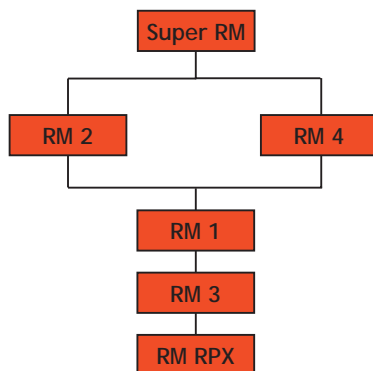

ACCESSORI HELP PER AS933, AS943, AS944 E AS963

HELP DEVICES FOR AS933, AS943, AS944 AND AS963

Il SUPER RM deve sempre essere equipaggiato con RM2 o RM4. Gli altri sono opzionali. L'AS963 è già provvisto di Super RM, RM1 e RM2.

SUPER RM must be always equipped with RM2 or RM4. Others RM arms are optional. AS963 is already equipped with Super RM, RM1 and RM2.